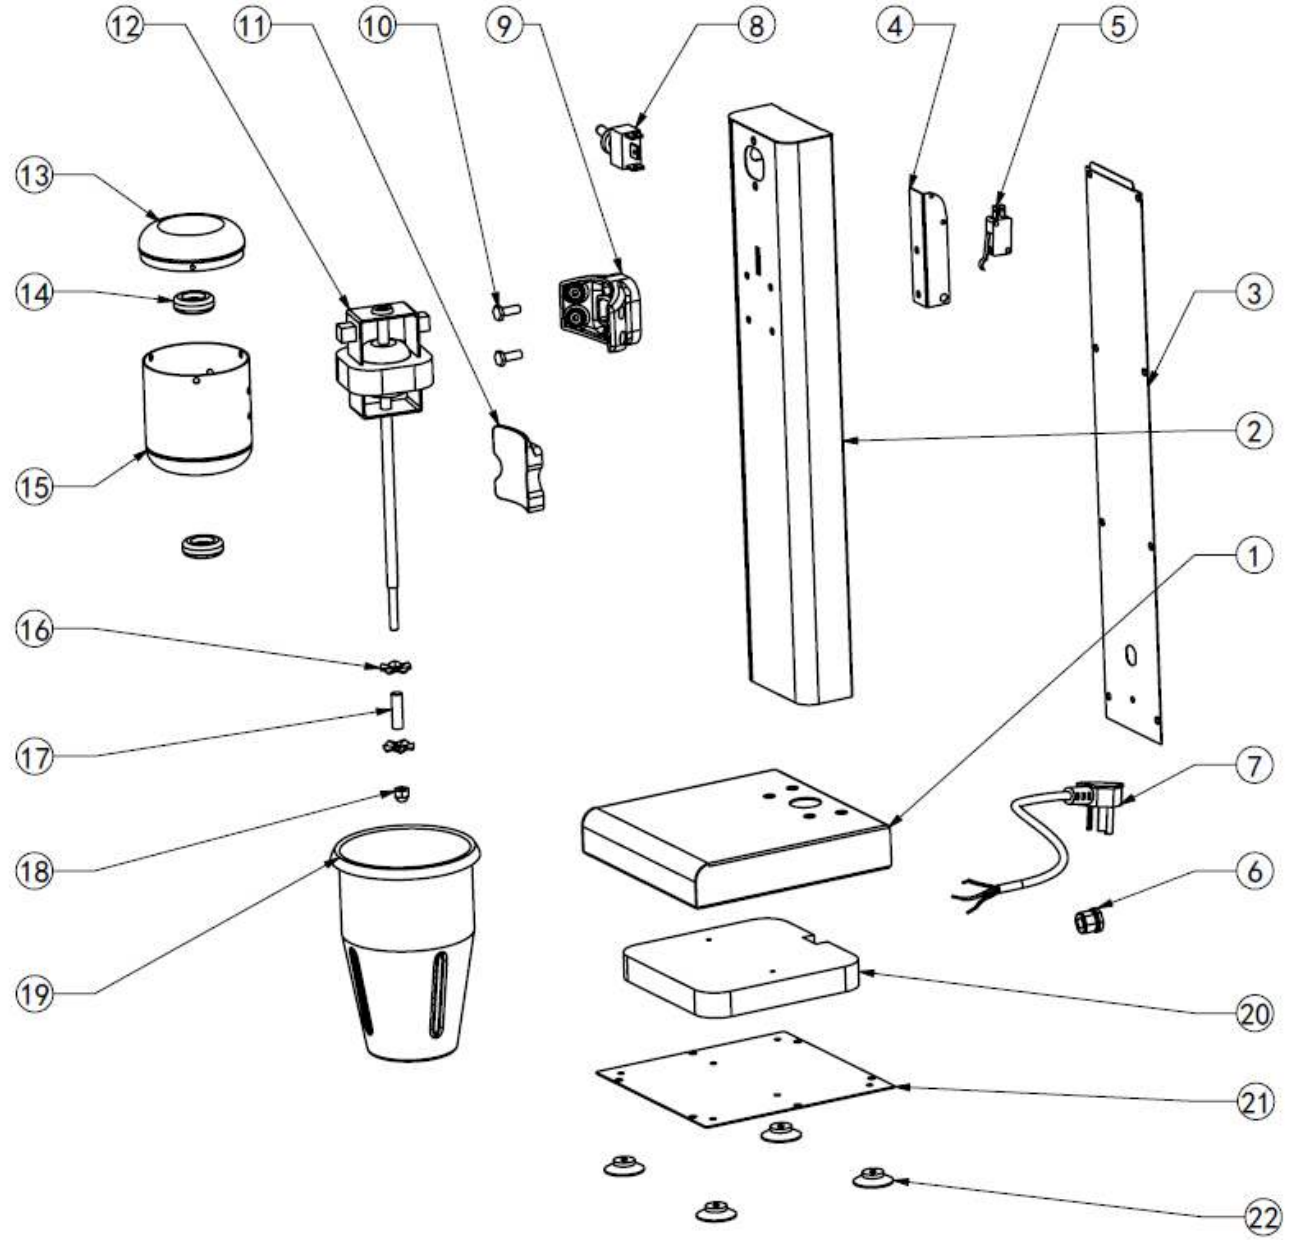

Exploded diagram and spare parts list

(CT938-A)

Rev.1

Machine	Explode	Code	Description
CT938-A Apuro Single Spindle Drinks Mixer	1		Base
CT938-A Apuro Single Spindle Drinks Mixer	2		Column
CT938-A Apuro Single Spindle Drinks Mixer	3		Rear Cover
CT938-A Apuro Single Spindle Drinks Mixer	4		Micro Switch Bracket
CT938-A Apuro Single Spindle Drinks Mixer	5	AK212	Micro Switch
CT938-A Apuro Single Spindle Drinks Mixer	6		Line Buckle
CT938-A Apuro Single Spindle Drinks Mixer	7		Power Cable
CT938-A Apuro Single Spindle Drinks Mixer	8	AK214	Toggle Switch
CT938-A Apuro Single Spindle Drinks Mixer	9		Motor Mount
CT938-A Apuro Single Spindle Drinks Mixer	10		Hexagon Screw
CT938-A Apuro Single Spindle Drinks Mixer	11	AK215	Bakelite Fixer
CT938-A Apuro Single Spindle Drinks Mixer	12	AK216	Series Motor
CT938-A Apuro Single Spindle Drinks Mixer	13		Motor Cup Cover
CT938-A Apuro Single Spindle Drinks Mixer	14	AK217	Silica Gel Loop
CT938-A Apuro Single Spindle Drinks Mixer	15		Motor Cup
CT938-A Apuro Single Spindle Drinks Mixer	16	AK218	Agitator / Transfer Slice
CT938-A Apuro Single Spindle Drinks Mixer	17		ø8 Stainless Steel Tube
CT938-A Apuro Single Spindle Drinks Mixer	18		Cap Nut
CT938-A Apuro Single Spindle Drinks Mixer	19	AK219	Milkshake Cup / 1L
CT938-A Apuro Single Spindle Drinks Mixer	20		Weighted Block
CT938-A Apuro Single Spindle Drinks Mixer	21		Bottom Cover
CT938-A Apuro Single Spindle Drinks Mixer	22	AK220	Rubber Feet (set 4)