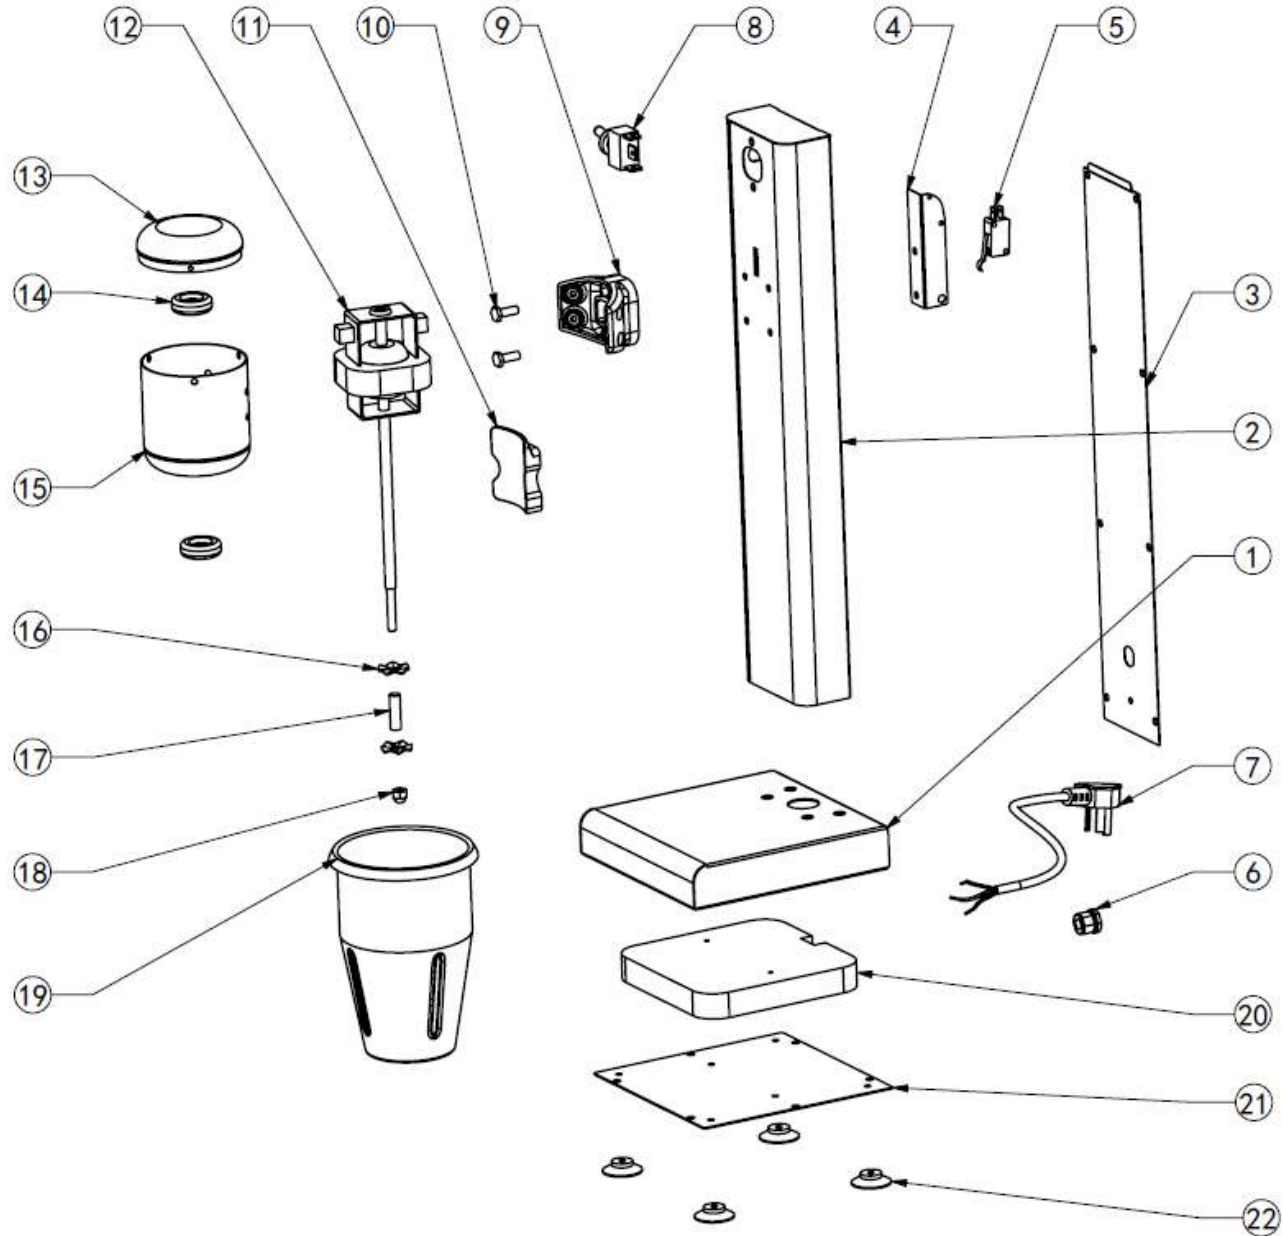

Exploded diagram and spare parts list

(CT938-A)

Rev.1

Machine	Explode	Code	Description
CT938-A Apuro Single Spindle Drinks Mixer	1		Base
CT938-A Apuro Single Spindle Drinks Mixer	2		Column
CT938-A Apuro Single Spindle Drinks Mixer	3		Rear Cover
CT938-A Apuro Single Spindle Drinks Mixer	4		Micro Switch Bracket
CT938-A Apuro Single Spindle Drinks Mixer	5	AK212	Micro Switch
CT938-A Apuro Single Spindle Drinks Mixer	6		Line Buckle
CT938-A Apuro Single Spindle Drinks Mixer	7		Power Cable
CT938-A Apuro Single Spindle Drinks Mixer	8	AK214	Toggle Switch
CT938-A Apuro Single Spindle Drinks Mixer	9		Motor Mount
CT938-A Apuro Single Spindle Drinks Mixer	10		Hexagon Screw
CT938-A Apuro Single Spindle Drinks Mixer	11	AK215	Bakelite Fixer
CT938-A Apuro Single Spindle Drinks Mixer	12	AK216	Series Motor
CT938-A Apuro Single Spindle Drinks Mixer	13		Motor Cup Cover
CT938-A Apuro Single Spindle Drinks Mixer	14	AK217	Silica Gel Loop
CT938-A Apuro Single Spindle Drinks Mixer	15		Motor Cup
CT938-A Apuro Single Spindle Drinks Mixer	16	AK218	Agitator / Transfer Slice
CT938-A Apuro Single Spindle Drinks Mixer	17		ø8 Stainless Steel Tube
CT938-A Apuro Single Spindle Drinks Mixer	18		Cap Nut
CT938-A Apuro Single Spindle Drinks Mixer	19	AK219	Milkshake Cup / 1L
CT938-A Apuro Single Spindle Drinks Mixer	20		Weighted Block
CT938-A Apuro Single Spindle Drinks Mixer	21		Bottom Cover
CT938-A Apuro Single Spindle Drinks Mixer	22	AK220	Rubber Feet (set 4)