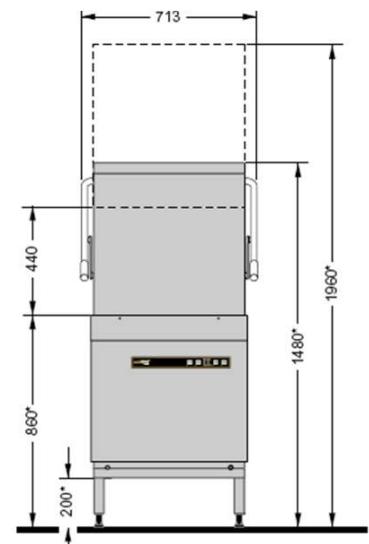

TECHNICAL DATA

Wash tank temperature	55 - 65°C
Rinse water temperature (booster tank)	Minimum 82°C
Low temp cut-out (thermostop) activated	Yes
Cycle times	1. 75sec. 2. 150sec. 3. 180sec.
Water consumption	2.3 litres
Tank capacity	21 litres
Tank heating	2.5 kW
Power supply	240/50/1 - 15 A
Booster loading	2.6 kW
Total loading	3.2 kW
Pump capacity	0.4 kW
Loading height	440 mm
Bench to bench - internal dimension	628 mm

DIMENSIONAL DRAWING

A		ø 50 mm dia
B		ø 3/4" ss hose
C		240/50/1

CONNECTIONS

① Drain hose	2,000 mm ID 20 / OD 25
② Supply hose	2,000 mm R 3/4"
Required flow rate	5 l/min
Flow pressure	2.0 - 6 bar (200 to 600kPa)
Max. supply water temperature	60 °C
③ Power cord	2,500 mm
Supply hose for	
④ Detergent	2,000 mm
⑤ Rinse aid	2,000 mm