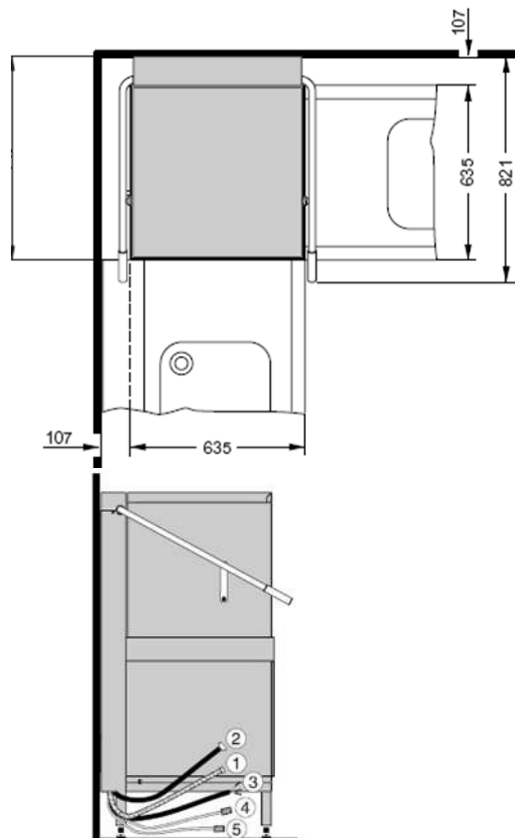

PRODUCT ADVANTAGES

- Easy-to-use electronic controls with 3 cycles - 75, 150 & 180 seconds
- Digital temperature gauges
- Suitable for all dish & glass washing applications. Useable chamber height of 440mm. Able to wash 1/1 GN pans when using optional open ended tray racks
- Low 2.3 litres per cycle rinse volume dish / glasswasher
- Fully enclosed 4 sided hood design - avoiding loss of energy / steam
- Optimum hygienic - deep drawn tank with coved corners (no welds) and SELF-CLEANING CYCLE
- Polypropylene wash and stainless steel rinse arm with patented WIDE ANGLE FAN nozzle to maximise wash & rinse performance
- Wash pump inlet strainer to ensure machine reliability
- Includes chemical dispensers, fill hose, power lead / plug & pump-out drain for quick & easy installation
- Includes 1 x plate rack & 1 x cutlery holder
- WATERMARK approved
- NOT SUITABLE FOR USE WITH REVERSE OSMOSIS SYSTEMS
- MADE IN GERMANY

TECHNICAL DATA

Wash tank temperature	55 - 65°C
Rinse water temperature (booster tank)	Minimum 82°C
Low temp cut-out (thermostop) activated	Yes
Cycle times	1. 75sec. 2. 150sec. 3. 180sec.
Water consumption	2.3 litres
Tank capacity	21 litres
Tank heating	2.5 kW
Power supply	240/50/1 - 15 A
Booster loading	2.6 kW
Total loading	3.2 kW
Pump capacity	0.4 kW
Loading height	440 mm
Bench to bench - internal dimension	628 mm

DIMENSIONAL DRAWING

A		ø 50 mm dia
B		ø 3/4" ss hose
C		240/50/1

CONNECTIONS

① Drain hose	2,000 mm ID 20 / OD 25
② Supply hose	2,000 mm R 3/4"
Required flow rate	5 l/min
Flow pressure	2.0 - 6 bar (200 to 600kPa)
Max. supply water temperature	60 °C
③ Power cord	2,500 mm
Supply hose for	
④ Detergent	2,000 mm
⑤ Rinse aid	2,000 mm