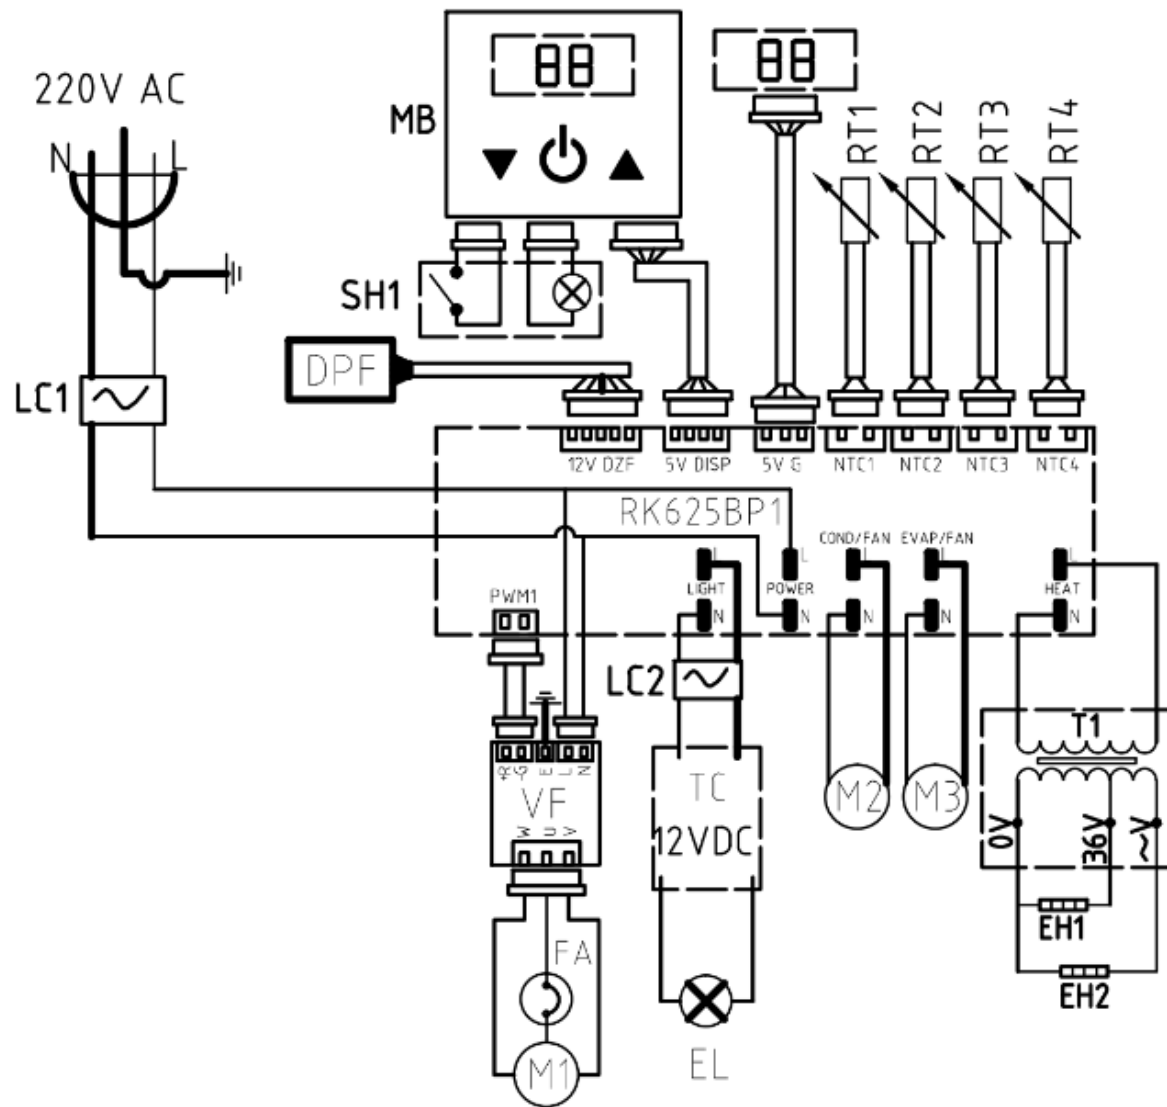

Circuit Diagram

- RK625BP1 THERMOSTAT
- MB CONTROL PANEL
- SH1 POWER OF LIGHT
- DPF ELECTRONIC EXPANSION VALVE
- RT1 SENSOR OF CABINET TEMP
- RT2 SENSOR FOR DEFROSTING
- RT3 SENSOR OF INTAKE TUBE
- RT4 SENSOR FOR SUCTION
- LC1 /LC2 FILTER
- VF ELECTRONIC FREQUENCY
  CONVERSION BOARD
- FA OVERLOAD PROTECTOR
- TC AC/DC TRANSFORMER
- M1 COMPRESSOR
- M2 CONDENSER MOTOR FAN
- M3 EVAPORATION MOTOR FAN
- EL LIGHT
- T1 TRANSFORMER
- EH1 HEATING WIRE OF DOOR
- EH2 HEATING COATED GLASSES